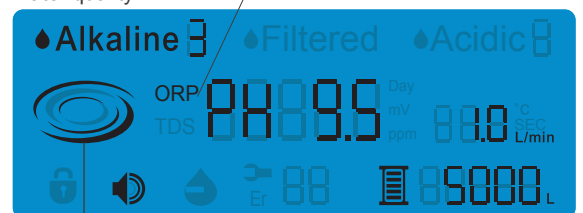

##### Flow indicator

It indicates the filter life of the filter in the machine.

##### Water deficiency indicator

It lights on when the machine cannot detect the water source.

##### Filter life indicator

It indicates the remaining filter flow.

##### ORP value indicator

It indicates the ORP value corresponding to the current water quality.