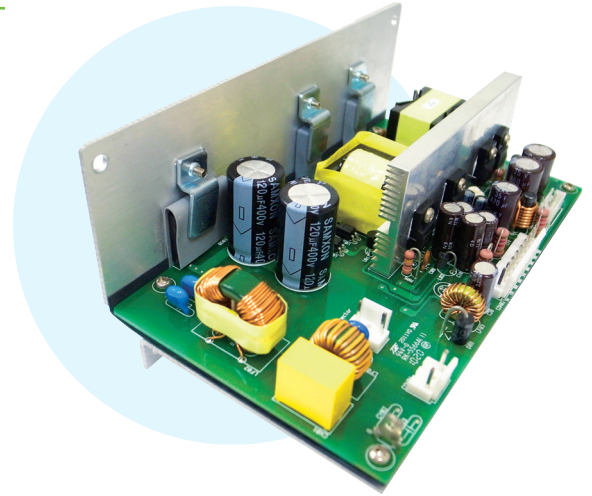

## New Generation SMPS Power Supply

SMPS is known for its lightweight and wide range use of electrical voltage 100V to 240V. It applies stable electric power to maximize ionizing values, and to avoid issues such as overheating, noise and loss of power.