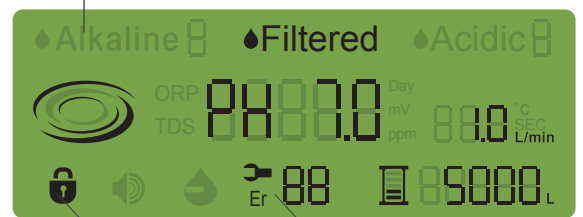

##### Alkaline water level indicator

The machine uses "ALKALINE 1", "ALKALINE 2", "ALKALINE 3", and "ALKALINE 4", to indicate the currently selected alkaline water level.

##### Volume indicator

It indicates the intensity of volume.

##### Flow indicator

It indicates the filter life of the filter in the machine.

##### Alkaline water level indicator

The machine uses "Filtered" to indicate that Filtered is selected.