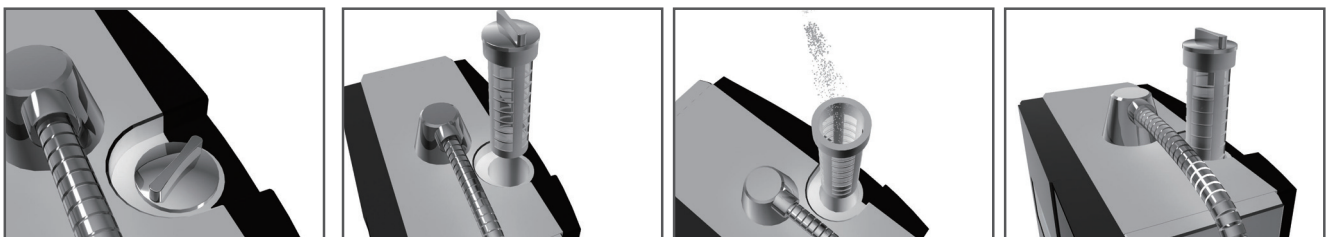

Mineral Insert Port

Miracle Max makes both strong acid and alkaline water for anyone with ANY water source. It is powerful enough to be used for disinfecting by doctors, hospitals, dentists, spas, pets, restaurants, the food industry, and home use, simply by inserting food grade salts or calcium powder to reach extreme acidic or alkaline water.