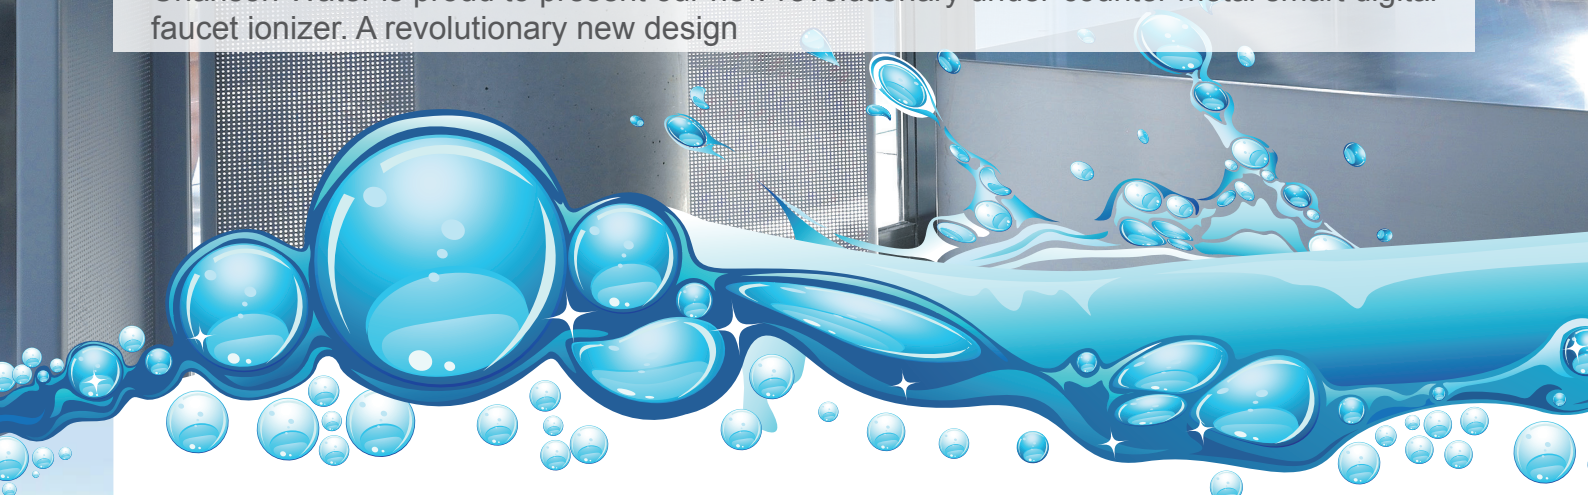

MIRACLE MAX Royale VS-A705

Simple, Beautiful, & Easy to Use Under Counter Water Ionizer

Chanson Water is proud to present our new revolutionary under-counter metal smart digital faucet ionizer. A revolutionary new design

HD Touch Sensor Panel

- Most user friendly 65,000 full color operating panel/screen with pH, ORP, Flow rate, Filter life and different useful settings. | Smart phone multi touch sensor screen
- IPX4 water splash proof LCD screen – Touch sensitivity won't be affected even when water is on the LCD screen.
- Multiple Language – the new Royale not only comes in English language, but also German, Spanish, French, Italian, Portuguese, Polish, Czech, and Chinese, the most widely used languages in the world!

Mineral Insert Port

The mineral insert port allows the user to add minerals to the water to help reach desired pH levels for different uses.

Alkaline/Filtered/Acidic Levels of Ionization

Acidic Water Button

RAD Self Cleaning

Chanson is proud to introduce the RAD cleaning function on the Royale Ionizer. It helps to de-calcium the plates and prolong the life of the electrobath, and so increase the performance of the ionizer.